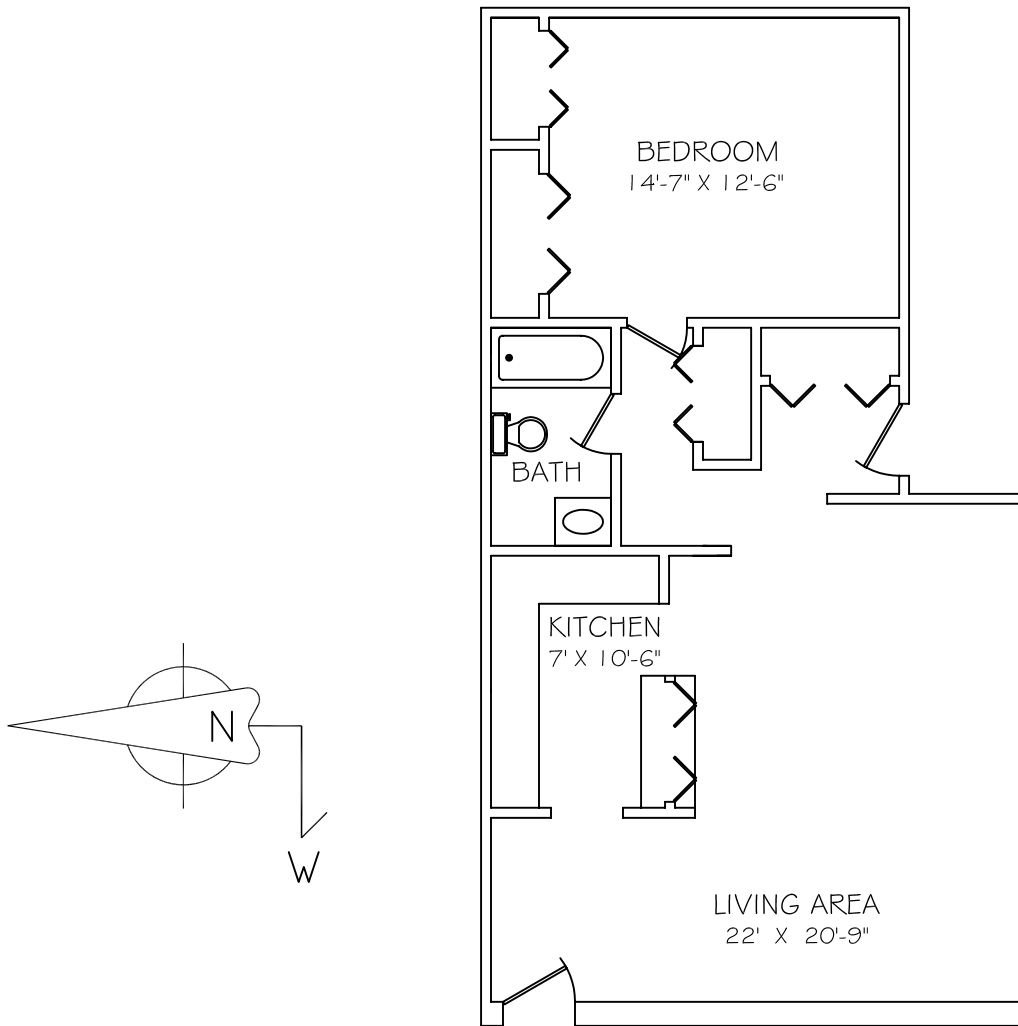

PARK LAWN APARTMENTS
ONE BEDROOM

TYPICAL FLOOR PLAN
(ACTUAL APARTMENT MAY VARY)

NOT TO SCALE
APPROXIMATELY 800 SQ. FT.
(DIMENSIONS SHOWN ARE APPROXIMATE)