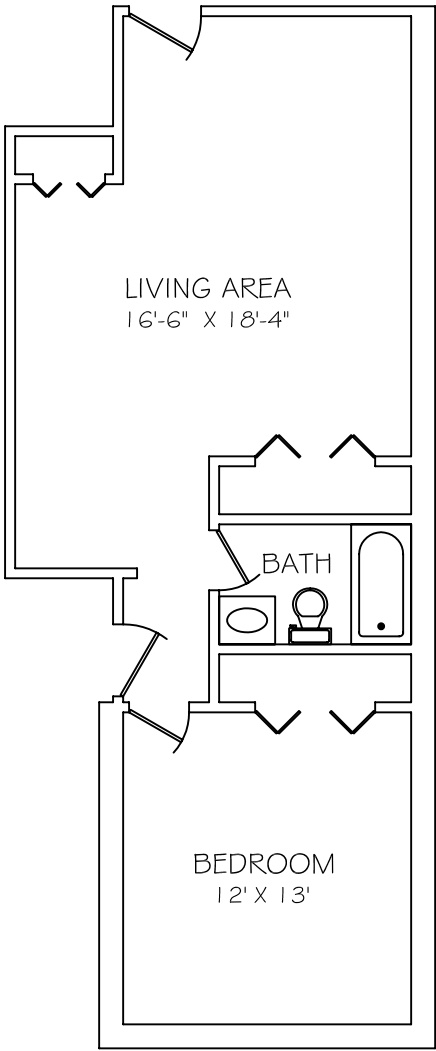

PARK LAWN APARTMENTS
ONE BEDROOM EFFICIENCY

TYPICAL FLOOR PLAN
(ACTUAL APARTMENT MAY VARY)

NOT TO SCALE
APPROXIMATELY 585 SQ. FT.
(DIMENSIONS SHOWN ARE APPROXIMATE)